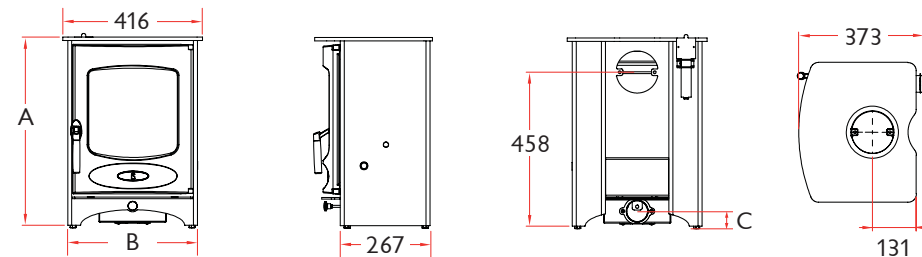

C-FOUR *blu*

Featuring a large picture window the C-Four is the smallest model in the C-Series delivering a heat output to the room of between 2 to 5.5kW. The stove is steel plate lined and can take a log length of up to 282mm (11"). With a rated output of 4.8kW the C-Four, in certain situations, can be installed without the need for external air. This model is SIA Ecodesign ready (blu).

RATED OUTPUT

4.8kW to room (range **2-5.5kW**)

NET EFFICIENCY

82%

FLUE OUTLET

Top or Rear **125mm (5")** dia

MAX LOG LENGTH

282mm (11")

MIN DISTANCE TO COMBUSTIBLES

Side: **600mm** Rear: **700mm**

With heatshield - Rear: **200mm**

		A	B	C	WEIGHT
LOW LEGS		560	386	45	83KG
STORE STAND		710	386	195	89KG
HIGH LEGS		765	400	248	85.5KG