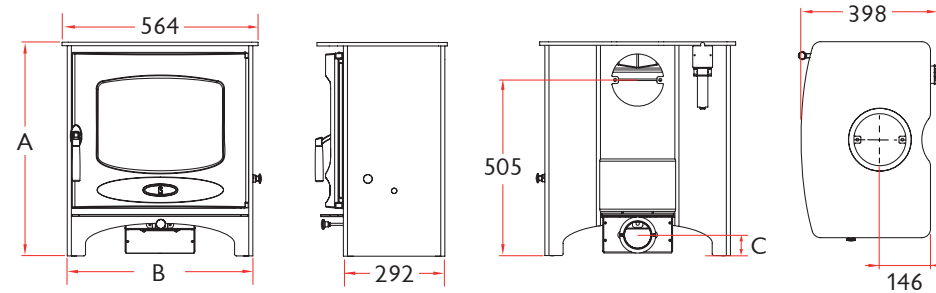

### FLUE OUTLET

Top or Rear **150mm (6")** dia

### MAX LOG LENGTH

**430mm (17")**

### MIN DISTANCE TO COMBUSTIBLES

Side: **500mm** Rear: **500mm**

With heatshield - Rear: **240mm**

The C-Seven Blu, like the C-Five, is built with a wide picture window and landscape proportions to take a longer log length; 430mm (17"). The stove has a rated output of 7.1kW and is fire brick lined. This stove meets the Clean Air Act requirements for smoke control exemption; allowing wood to be burnt in smoke control areas. This model is SIA Ecodesign ready (blu).